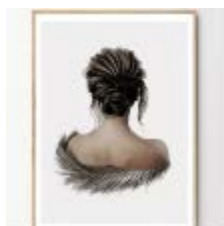

# Main Collection

---

Explore Linn Wold's main collection of posters. Each poster is signed and embossed with a stamp by hand. Prints are limited to 3000 pieces per size.

**Vic**

1000 500 1000

**Vienna**

1000 500 1000