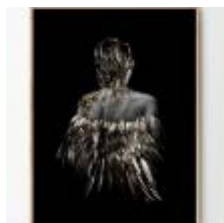

LIMITED EDITION & CIRCLE ART LOOKBOOK 2020

LINNWOLD

Limited Edition

We invite you to view Linn Wold's most exclusive collection of posters. Each Limited Edition poster is signed, numbered and embossed with a stamp by hand. Only 500 posters are printed per size.

Fay

LIMITED EDITION

Kora

LIMITED EDITION

Eira

LIMITED EDITION

Oden

LIMITED EDITION

Oya

LIMITED EDITION

Cecilie

LIMITED EDITION

PRODUCT INFO

Each Limited Edition poster is printed with high quality ink on premium 180gsm matte paper, then signed, numbered and embossed with a stamp by hand. Posters are supplied in sturdy individual cardboard tubes to ensure a crease free print. If requested posters can be supplied without tubes.