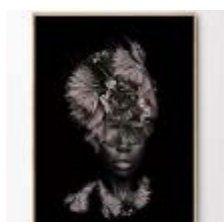

LIMITED EDITION & CIRCLE ART LOOKBOOK 2020

LINNWOLD

Limited Edition

We invite you to view Linn Wold's most exclusive collection of posters. Each Limited Edition poster is signed, numbered and embossed with a stamp by hand. Only 500 posters are printed per size.

Fay

LIMITED EDITION

Kora

LIMITED EDITION

Eira

LIMITED EDITION

Oden

LIMITED EDITION

Oya

LIMITED EDITION

Cecilie

LIMITED EDITION

PRODUCT INFO

Each Limited Edition poster is printed with high quality ink on premium 180gsm matte paper, then signed, numbered and embossed with a stamp by hand. Posters are supplied in sturdy individual cardboard tubes to ensure a crease free print. If requested posters can be supplied without tubes.